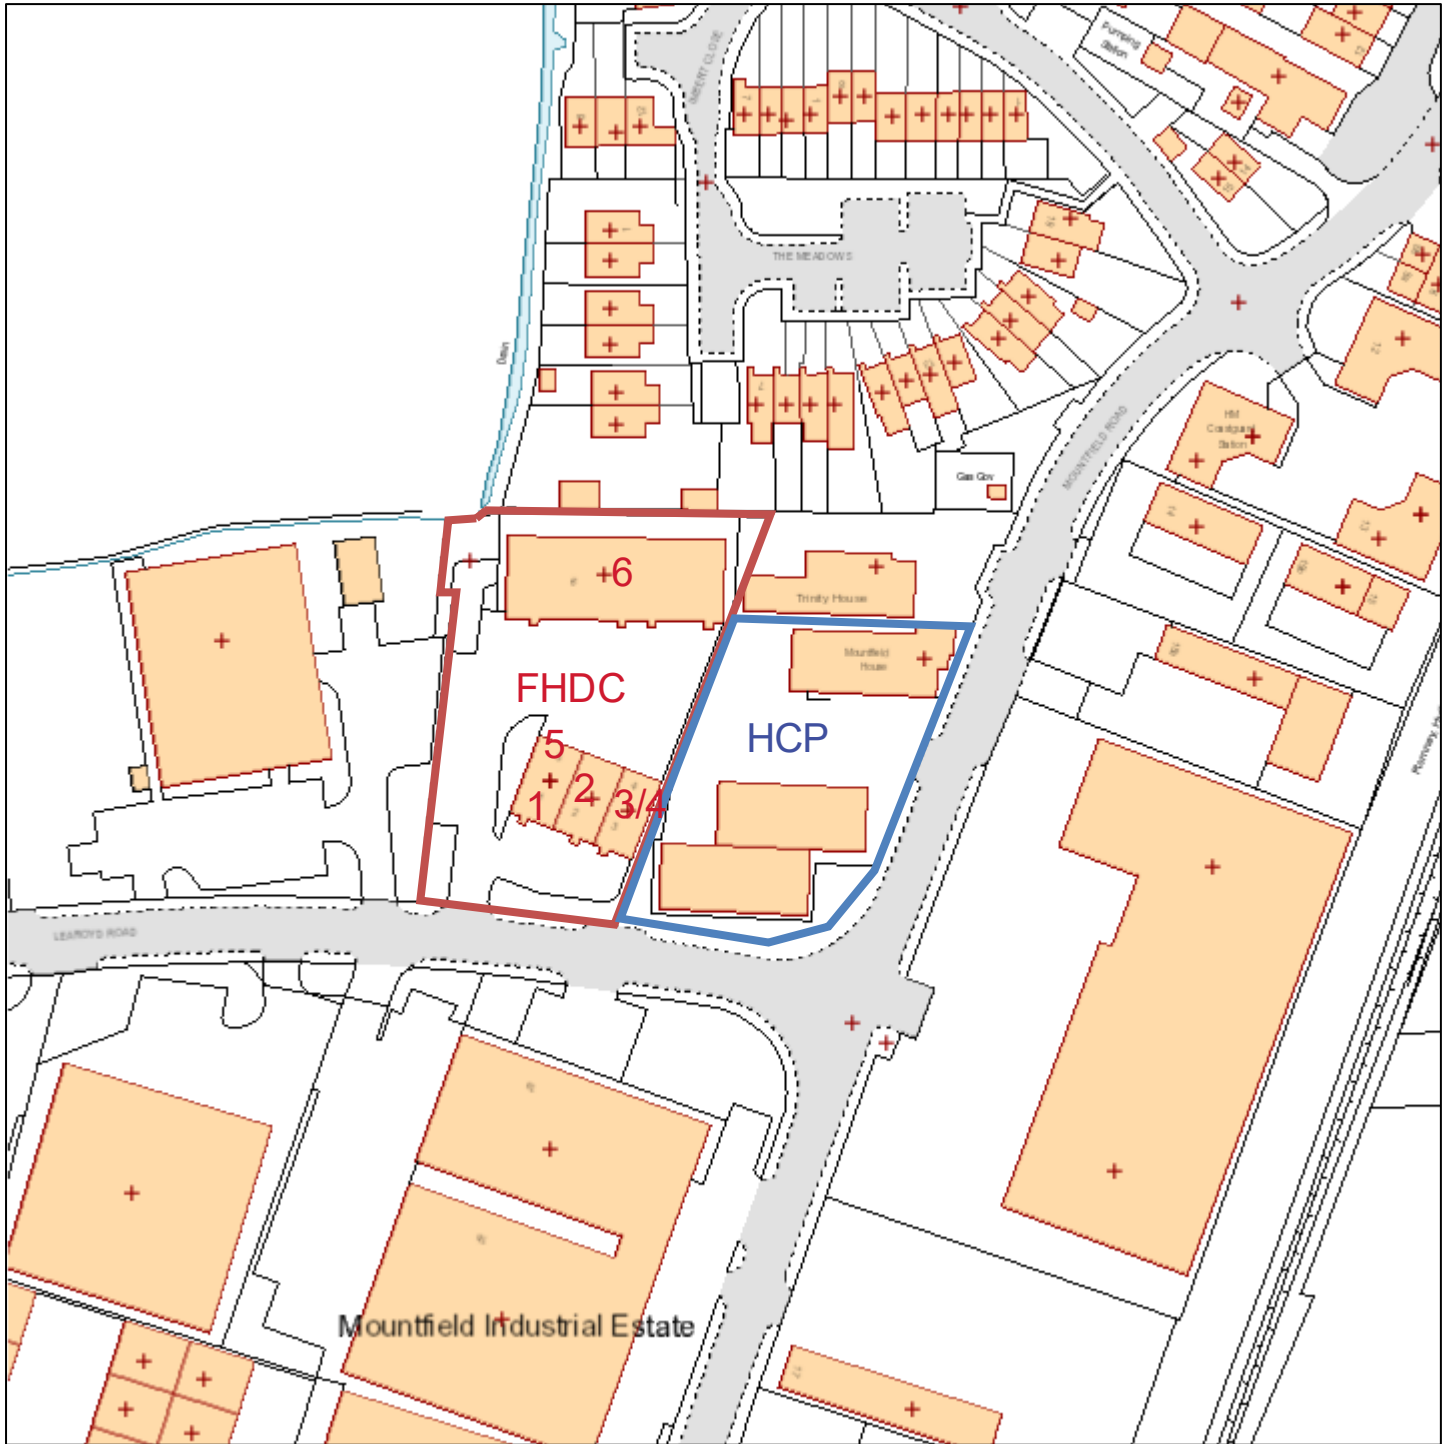

# Units 1 to 6 Learoyd Road, New Romney

N  
Drawn at  
1: 1,250 on A4

Contains Ordnance Survey data © Crown copyright and database rights Folkestone & Hythe District Council 100019677 - 2023